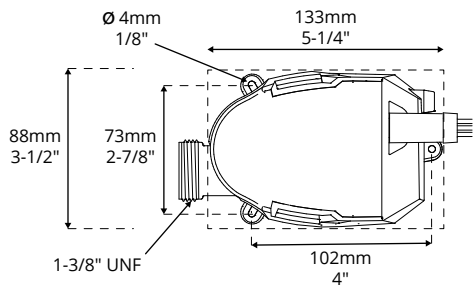

Bilge Pump Dimensions

Sahara Mk2 1200 Barb

Sahara Mk2 1200 with Outlet - Straight

Sahara Mk2 1200 with Outlet - 90° Elbow

Sahara Mk2 500/800 Barb

Sahara Mk2 500/800 with Outlet - Straight

Sahara Mk2 500/800 with Outlet - 90° Elbow