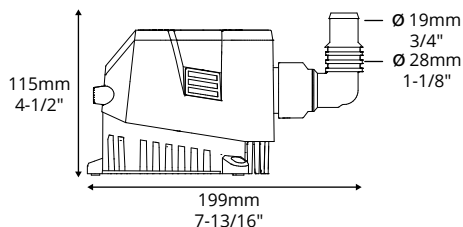

Bilge Pump Dimensions

Sahara Mk2 1200 Barb

Sahara Mk2 1200 with Outlet - Straight

Sahara Mk2 1200 with Outlet - 90° Elbow

Sahara Mk2 500/800 Barb

Sahara Mk2 500/800 with Outlet - Straight

Sahara Mk2 500/800 with Outlet - 90° Elbow