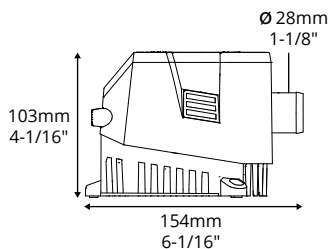

Bilge Pump Dimensions

Sahara Mk2 1200 Barb

Sahara Mk2 1200 with Outlet - Straight

Sahara Mk2 1200 with Outlet - 90° Elbow

Sahara Mk2 500/800 Barb

Sahara Mk2 500/800 with Outlet - Straight

Sahara Mk2 500/800 with Outlet - 90° Elbow