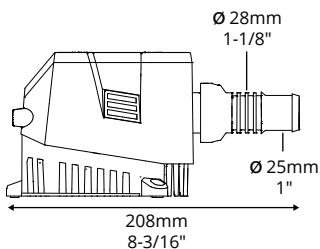

Bilge Pump Dimensions

Sahara Mk2 1200 Barb

Sahara Mk2 1200 with Outlet - Straight

Sahara Mk2 1200 with Outlet - 90° Elbow

Sahara Mk2 500/800 Barb

Sahara Mk2 500/800 with Outlet - Straight

Sahara Mk2 500/800 with Outlet - 90° Elbow