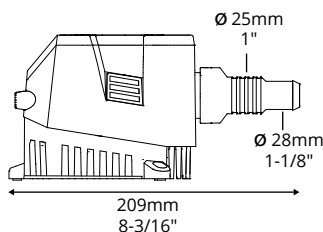

Bilge Pump Dimensions

Sahara Mk2 1200 Barb

Sahara Mk2 1200 with Outlet - Straight

Sahara Mk2 1200 with Outlet - 90° Elbow

Sahara Mk2 500/800 Barb

Sahara Mk2 500/800 with Outlet - Straight

Sahara Mk2 500/800 with Outlet - 90° Elbow