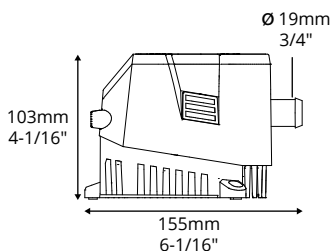

Bilge Pump Dimensions

Sahara Mk2 1200 Barb

Sahara Mk2 1200 with Outlet - Straight

Sahara Mk2 1200 with Outlet - 90° Elbow

Sahara Mk2 500/800 Barb

Sahara Mk2 500/800 with Outlet - Straight

Sahara Mk2 500/800 with Outlet - 90° Elbow