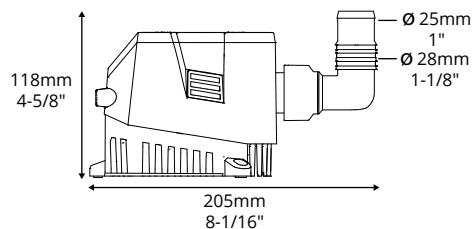

Bilge Pump Dimensions

Sahara Mk2 1200 Barb

Sahara Mk2 1200 with Outlet - Straight

Sahara Mk2 1200 with Outlet - 90° Elbow

Sahara Mk2 500/800 Barb

Sahara Mk2 500/800 with Outlet - Straight

Sahara Mk2 500/800 with Outlet - 90° Elbow